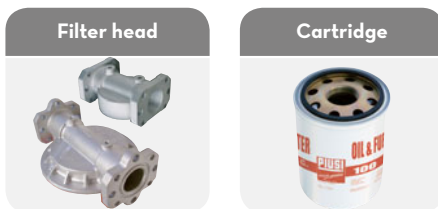

ON REQUEST

PRODUCTS' RANGE TECHNICAL DATA

Code	Description	Fluids type	Flow-rate		Inlet/Outlet BSP	Water absorbing	Efficiency β	Micro μm	Pression bar
			l/min	gpm					
Filter for Fuel and Oil									
F0777200A	60 l/min filter with head	B D G O	60	15,9	1"	NO	2	10	12
F0914900A	100 l/min filter with head	B D G O	100	26,4	1"	NO	2	10	12
F09149020	100 l/min filter with head	B D G O	100	26,4	1"	NO	2	5	12
F00611000	Cartridge 60 l/min	B D G O	60	15,9	-	NO	2	10	12
F09359000	Cartridge 100 l/min	B D G O	100	26,4	-	NO	2	10	12
F09359010	Cartridge 100 l/min	B D G O	100	26,4	-	NO	2	5	12
F16483010	Plusibox cartridge 60 l/min 15 (pcs)	B D G O	60	15,9	-	NO	2	10	12
F14528000	Filter head 3/4 BSP 60 l/min		-	-	1"	NO	-	-	-
F15743000	Filter head 100 l/min		-	-	1"	NO	-	30	-